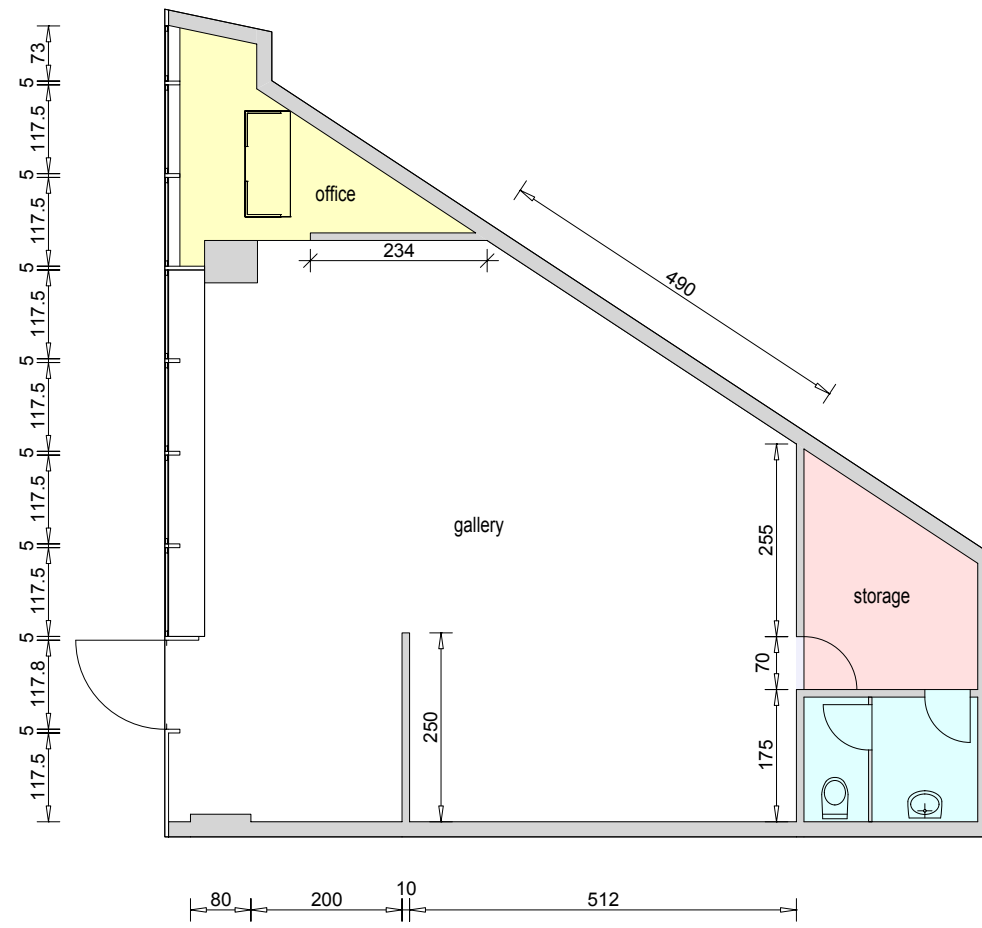

GMK GALLERY

measurement/cm

ceiling hight=319cm

GMK GALLERY